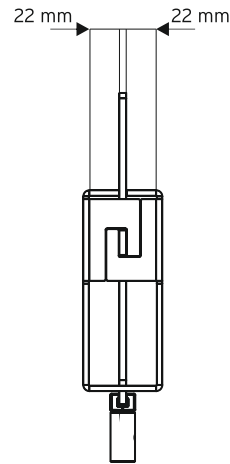

## AVAILABLE SIZES

panel  
14,9x29,7 cm

panel  
21x29,7 cm

panel  
29,7x29,7 cm

panel  
14,8x21 cm

panel  
21x21 cm

panel  
29,7x21 cm

panel  
21x14,8 cm

panel  
29,7x14,8 cm

post h 100 cm  
with sign holder

post h 120 cm  
with sign holder

post h 100 cm  
with sign holder, ring and rope

post h 100 cm and 120 cm  
with sign holder, ring and rope

# SIGN POST

POCKET version / DIMENSIONS and AVAILABLE SIZES

post h 100 cm  
with sign holder

post h 120 cm  
with sign holder

post h 100 cm  
with sign holder, ring and rope

post h 100 cm and 120 cm  
with sign holder, ring and rope

## POCKET version / DIMENSIONS and AVAILABLE SIZES

message holder panel  
n. 2 21x29,7 cm (A4 vertical)  
literature dispenser pocket