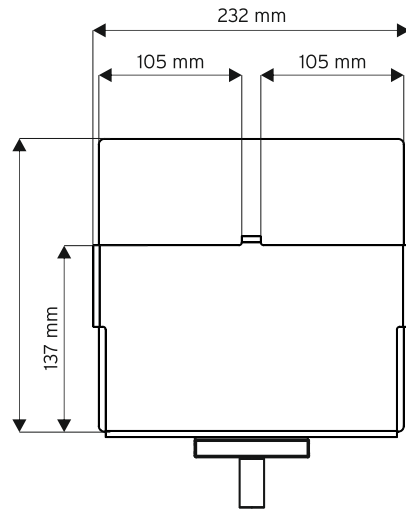

## AVAILABLE SIZES

panel  
14,9x29,7 cm

panel  
21x29,7 cm

panel  
29,7x29,7 cm

panel  
14,8x21 cm

panel  
21x21 cm

panel  
29,7x21 cm

panel  
21x14,8 cm

panel  
29,7x14,8 cm

post h 100 cm  
with sign holder

post h 120 cm  
with sign holder

post h 100 cm  
with sign holder, ring and rope

post h 100 cm and 120 cm  
with sign holder, ring and rope

# SIGN POST

POCKET version / DIMENSIONS and AVAILABLE SIZES

post h 100 cm  
with sign holder

post h 120 cm  
with sign holder

post h 100 cm  
with sign holder, ring and rope

post h 100 cm and 120 cm  
with sign holder, ring and rope

## POCKET version / DIMENSIONS and AVAILABLE SIZES

message holder panel  
n. 2 21x29,7 cm (A4 vertical)  
literature dispenser pocket