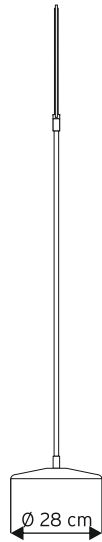

## DIMENSIONS and AVAILABLE SIZES

post h 100 cm  
with sign holder

post h 120 cm  
with sign holder

post h 100 cm  
with sign holder, ring and rope

post h 100 cm and 120 cm  
with sign holder, ring and rope

### AVAILABLE SIZES

panel  
14,9x29,7 cm

panel  
21x29,7 cm

panel  
29,7x29,7 cm

panel  
14,8x21 cm

panel  
21x21 cm

panel  
29,7x21 cm

panel  
21x14,8 cm

## AVAILABLE SIZES

panel  
14,9x29,7 cm

panel  
21x29,7 cm

panel  
29,7x29,7 cm

panel  
14,8x21 cm

panel  
21x21 cm

panel  
29,7x21 cm

panel  
21x14,8 cm

### AVAILABLE SIZES

message holder panel  
n. 4 10x21 cm  
literature dispenser pocket

message holder panel  
n. 2 14,9x21 cm (A5 vertical)  
literature dispenser pocket

message holder panel  
n. 2 10x21 cm  
literature dispenser pocket