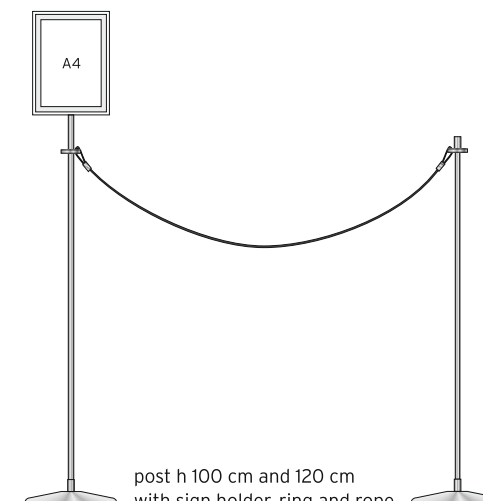

### AVAILABLE SIZES

panel  
14,9x29,7 cm

panel  
21x29,7 cm

panel  
29,7x29,7 cm

panel  
14,8x21 cm

panel  
21x21 cm

panel  
29,7x21 cm

panel  
21x14,8 cm

## AVAILABLE SIZES

panel  
14,9x29,7 cm

panel  
21x29,7 cm

panel  
29,7x29,7 cm

panel  
14,8x21 cm

panel  
21x21 cm

panel  
29,7x21 cm

panel  
21x14,8 cm

panel  
29,7x14,8 cm

post h 100 cm  
with sign holder

post h 120 cm  
with sign holder

post h 100 cm  
with sign holder, ring and rope

post h 100 cm and 120 cm  
with sign holder, ring and rope

# SIGN POST

POCKET version / DIMENSIONS and AVAILABLE SIZES

post h 100 cm  
with sign holder

post h 120 cm  
with sign holder

post h 100 cm  
with sign holder, ring and rope

post h 100 cm and 120 cm  
with sign holder, ring and rope