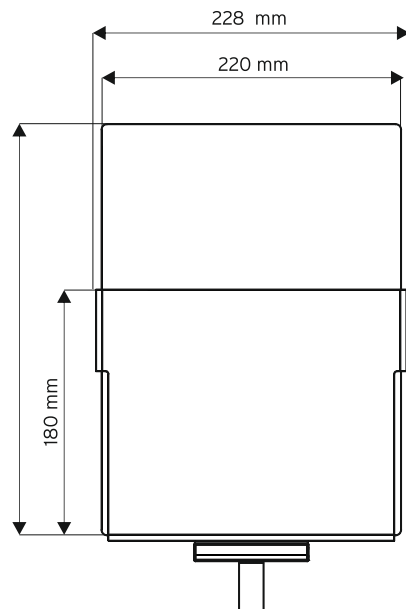

## AVAILABLE SIZES

panel  
14,9x29,7 cm

panel  
21x29,7 cm

panel  
29,7x29,7 cm

panel  
14,8x21 cm

panel  
21x21 cm

panel  
29,7x21 cm

panel  
21x14,8 cm

panel  
29,7x14,8 cm

post h 100 cm  
with sign holder

post h 120 cm  
with sign holder

post h 100 cm  
with sign holder, ring and rope

post h 100 cm and 120 cm  
with sign holder, ring and rope

# SIGN POST

POCKET version / DIMENSIONS and AVAILABLE SIZES

post h 100 cm  
with sign holder

post h 120 cm  
with sign holder

post h 100 cm  
with sign holder, ring and rope

post h 100 cm and 120 cm  
with sign holder, ring and rope

## POCKET version / DIMENSIONS and AVAILABLE SIZES

message holder panel  
n. 2 21x29,7 cm (A4 vertical)  
literature dispenser pocket